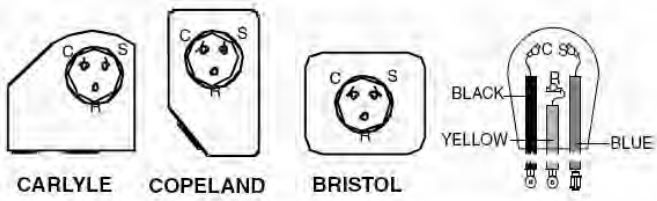

Compressors, Chillers & Condensers

Compressors,
Chillers, Condensers

Motors

Electrical

Heating
Components

Indoor Air
Quality

Thermostats

Oils &
Chemicals

Accessories, Supplies
& Commodities

Tools &
Instruments

Refrigeration

SERVICE COMPRESSOR PLUGS - HERMETIC

PLUG PART NUMBER	WIRE GAUGE AWG	WIRE LENGTH		
		BLK	YEL	BLU
312906-413	10	44	44	44
312906-446	10	62	62	62
312906-426	10	92	92	85