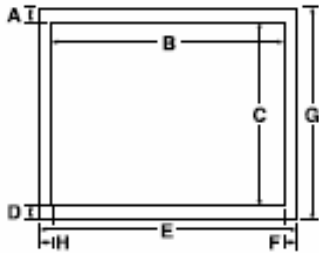

*The EZ-Flex kit includes the plastic end panels in the box.
**The media only can be used only if the filter has the end panels from a previous installation.
These filters are direct replacements for EZ-Flex filter assemblies.

DIMENSIONS:

FILTER CABINET MODEL NO.	A	B	C	D	E	F	G	H	I
SIDE RETURN CABINET									
EZF1625SRP	1.375 in. (.35 cm)	24 in. (61 cm)	14.625 in. (37 cm)	1.375 in. (.35 cm)	26 in. (66 cm)	1 in. (.26 cm)	17.375 in. (44.1 cm)	1 in. (.26 cm)	—
EZF2025SRP	1.375 in. (.35 cm)	24 in. (61 cm)	18.625 in. (47.3 cm)	1.375 in. (.35 cm)	26 in. (66 cm)	1 in. (.26 cm)	21.375 in. (54.2 cm)	1 in. (.26 cm)	—
UPFLOW CABINET									
EZF1425UFP	2.875 in. (.73 cm)	22.25 in. (56.5 cm)	12.625 in. (32 cm)	2.875 in. (.73 cm)	29 in. (73.6 cm)	5.75 in. (14.6 cm)	17.375 in. (44.1 cm)	1 in. (.26 cm)	5.875 in. (14.9 cm)
EZF1625UFP	1.375 in. (.35 cm)	22.25 in. (56.5 cm)	14.625 in. (37 cm)	1.375 in. (.35 cm)	29 in. (73.6 cm)	5.75 in. (14.6 cm)	17.375 in. (44.1 cm)	1 in. (.26 cm)	5.875 in. (14.9 cm)
EZF2025UFP	1.375 in. (.35 cm)	22.25 in. (56.5 cm)	18.625 in. (47.3 cm)	1.375 in. (.35 cm)	29 in. (73.6 cm)	5.75 in. (14.6 cm)	21.375 in. (54.2 cm)	1 in. (.26 cm)	5.875 in. (14.9 cm)
EZF2425UFP	1.375 in. (.35 cm)	22.25 in. (56.5 cm)	22.625 in. (57.4 cm)	1.375 in. (.35 cm)	29 in. (73.6 cm)	5.75 in. (14.6 cm)	25.375 in. (64.4 cm)	1 in. (.26 cm)	5.875 in. (14.9 cm)

SIDE RETURN PAINTED CABINET WITH FILTER

FILTER CABINET MODEL NO	FILTER SIZE (in)	EZ FLEX KIT*	EZ FLEX MEDIA ONLY**
EZF1625SRP-WR	16 x 25	EXPXXUNV0016	EXPXXFIL0016
EZF2025SRP-WF	20 x 25	EXPXXUNV0020	EXPXXFIL0020