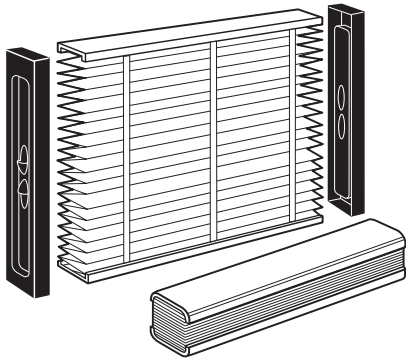

Indoor Air Quality

REPLACEMENT FILTERS

EZ FLEX REPLACEMENT FILTER

FEATURES:

- EZ to assemble
- saves up to 99% on assembly time
- no combs
- Flexible (replaces competitors)
- MPKA media cabinet
- MACA media cabinet
- Honeywell, Space-Guard, Trion
- MERV10
- Patent pending

EZ FLEX GRILLES AND BASES

EZ FLEX FILTER CABINET

SIDE RETURN PAINTED CABINET WITHOUT FILTER

The Totaline® EZ FLEX Filter Cabinet is available in six sizes, four vertical models 14" x 25" with wide flange to fit 14" wide furnace, 16" x 25" to fit 17" furnace, 20" x 25" to fit 20" furnace, 24" x 24" to fit 24" furnace. Vertical model EZ FLEX housings are designed to fit the new Heatwave 80 furnaces. Totaline EZ FLEX Filter Cabinets provide easy access for filter changes, and having the EZ FLEX filter as the replacement for this cabinet will save you time with its quick and easy assembly.

FEATURES:

- Attractive white aluminum, easy to wipe clean.
- Wide margin for easy wall or ceiling installation.
- Concealed hinges for neat appearance, hinged face fits flush with frame.

SPECIFICATIONS:

Material: Extruded and rolled aluminum.

Face: Extruded frame with miter/welded corners. Individual extruded bars horizontally set on 3/4" centers and fixed at a 45° angle of deflection.

Finish: EDP white.