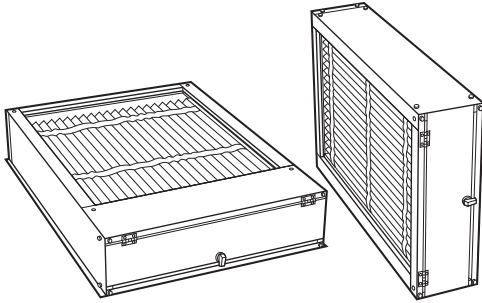

EXPXXLMC = Furnace Media Cabinet Kit that fits:

- Carrier Furnace Media Cabinets
- Carrier MPKA

REPLACEMENTS (Expandable Filters only):

Can use end caps from old filter.

EXPXXFIL: Replacement Filters only – 10 pack

EZ FLEX GRILLES AND BASES

EZ FLEX FILTER CABINET

SIDE RETURN PAINTED CABINET WITHOUT FILTER

The Totaline® EZ FLEX Filter Cabinet is available in six sizes, four vertical models 14" x 25" with wide flange to fit 14" wide furnace, 16" x 25" to fit 17" furnace, 20" x 25" to fit 20" furnace, 24" x 24" to fit 24" furnace. Vertical model EZ FLEX housings are designed to fit the new Heatwave 80 furnaces. Totaline EZ FLEX Filter Cabinets provide easy access for filter changes, and having the EZ FLEX filter as the replacement for this cabinet will save you time with its quick and easy assembly.