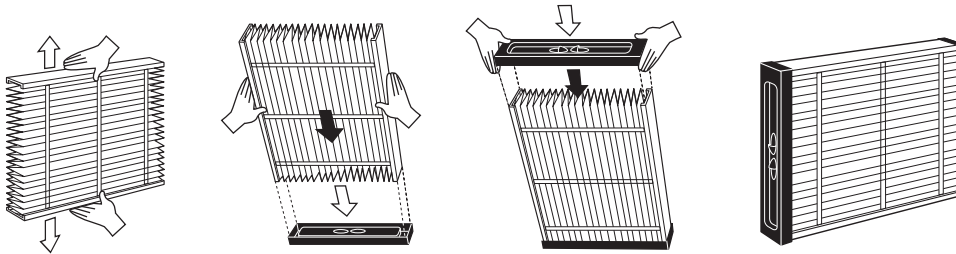

Indoor Air Quality

REPLACEMENT FILTERS

EZ FLEX REPLACEMENT FILTER

FEATURES:

- EZ to assemble
- saves up to 99% on assembly time
- no combs
- Flexible (replaces competitors)
- MPKA media cabinet
- MACA media cabinet
- Honeywell, Space-Guard, Trion
- MERV10
- Patent pending

FEATURES:

- Attractive white aluminum, easy to wipe clean.
- Wide margin for easy wall or ceiling installation.
- Concealed hinges for neat appearance, hinged face fits flush with frame.

SPECIFICATIONS:

Material: Extruded and rolled aluminum.

Face: Extruded frame with miter/welded corners. Individual extruded bars horizontally set on 3/4" centers and fixed at a 45° angle of deflection.

Finish: EDP white.