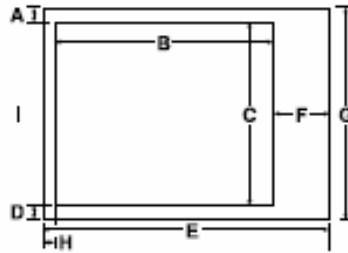

*The EZ-Flex kit includes the plastic end panels in the box.
**The media only can be used only if the filter has the end panels from a previous installation.
These filters are direct replacements for EZ-Flex filter assemblies.

DIMENSIONS:

FILTER CABINET MODEL NO.	A	B	C	D	E	F	G	H	I
SIDE RETURN CABINET									
EZF1625SRP	1.375 in. (.35 cm)	24 in. (61 cm)	14.625 in. (37 cm)	1.375 in. (.35 cm)	26 in. (66 cm)	1 in. (.26 cm)	17.375 in. (44.1 cm)	1 in. (.26 cm)	—
EZF2025SRP	1.375 in. (.35 cm)	24 in. (61 cm)	18.625 in. (47.3 cm)	1.375 in. (.35 cm)	26 in. (66 cm)	1 in. (.26 cm)	21.375 in. (54.2 cm)	1 in. (.26 cm)	—
UPFLOW CABINET									
EZF1425UFP	2.875 in. (.73 cm)	22.25 in. (56.5 cm)	12.625 in. (32 cm)	2.875 in. (.73 cm)	29 in. (73.6 cm)	5.75 in. (14.6 cm)	17.375 in. (44.1 cm)	1 in. (.26 cm)	5.875 in. (14.9 cm)
EZF1625UFP	1.375 in. (.35 cm)	22.25 in. (56.5 cm)	14.625 in. (37 cm)	1.375 in. (.35 cm)	29 in. (73.6 cm)	5.75 in. (14.6 cm)	17.375 in. (44.1 cm)	1 in. (.26 cm)	5.875 in. (14.9 cm)
EZF2025UFP	1.375 in. (.35 cm)	22.25 in. (56.5 cm)	18.625 in. (47.3 cm)	1.375 in. (.35 cm)	29 in. (73.6 cm)	5.75 in. (14.6 cm)	21.375 in. (54.2 cm)	1 in. (.26 cm)	5.875 in. (14.9 cm)
EZF2425UFP	1.375 in. (.35 cm)	22.25 in. (56.5 cm)	22.625 in. (57.4 cm)	1.375 in. (.35 cm)	29 in. (73.6 cm)	5.75 in. (14.6 cm)	25.375 in. (64.4 cm)	1 in. (.26 cm)	5.875 in. (14.9 cm)

SIDE RETURN PAINTED CABINET WITH FILTER

FILTER CABINET MODEL NO	FILTER SIZE (in)	EZ FLEX KIT*	EZ FLEX MEDIA ONLY**
EZF1625SRP-WR	16 x 25	EXPXXUNV0016	EXPXXFIL0016
EZF2025SRP-WF	20 x 25	EXPXXUNV0020	EXPXXFIL0020