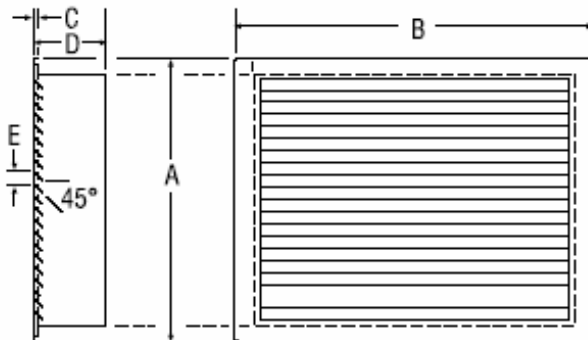

*The EZ FLEX kit includes the plastic end panels in the box.

**The media only can be used only if the filter has the end panels from a previous installation.

These filters are direct replacements for EZ FLEX filter assemblies.

DIMENSIONS:

FILTER GRILLE CABINET MODEL	A	B	C	D	E
P907-RAG-EZF-1625	16 in. (40.5 cm)	25 in. (63.5 cm)	1/4 in. (.63 cm)	5in. (12.7 cm)	3/4 in. (.19 cm)
P907-RAG-EZF-2025	20 in. (51 cm)	26 in. (66 cm)	5in. (12.7 cm)	1/4 in. (.63 cm)	3/4 in. (.19 cm)