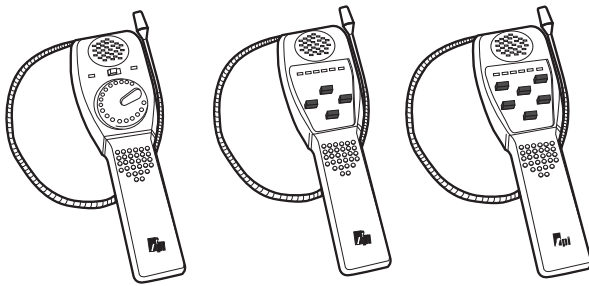

## A740 INFRARED PRINTER

- Easy to use
- Battery operated
- Self test facility
- Adjustable contrast
- Manual paper feed
- Maximum transmitting distance – 16" (45 cm)
- Compatible with most other combustion analyzers.

## REFRIGERANT GAS LEAK DETECTORS

FEATURES/FUNCTIONS	PART NO.		
	750A	753A	755
Sensitivity in Ounces Per Year R-22 or R-134a	0.3	0.2	0.1
Pump	NA	Yes	Yes
Scan Mode with Switchable High/Low Sensitivity	Yes	Yes	Yes
Sensor Type	Corona Discharge	AIT Microtip	AIT Microtip
Spare Sensor Included	Yes	Yes	Yes
Built-In Alarm	No	No	Yes
Operation	Thumb Wheel	Push Button	Push Button
Gooseneck Handle Length (in.)	16	16	16
Adjustable Tic Rate	Yes	Yes	Yes
Indication of Leak	Audible and Flashing LED	Audible and Flashing LEDs	Audible and Flashing LEDs
Battery Included	Yes, 2 C-Cell	Yes, 2 C-Cell	Yes, 2 C-Cell
Standard Carrying Case	A700 Soft Pouch	A700 Soft Pouch	A755 Soft Shoulder Strap Carrying Case